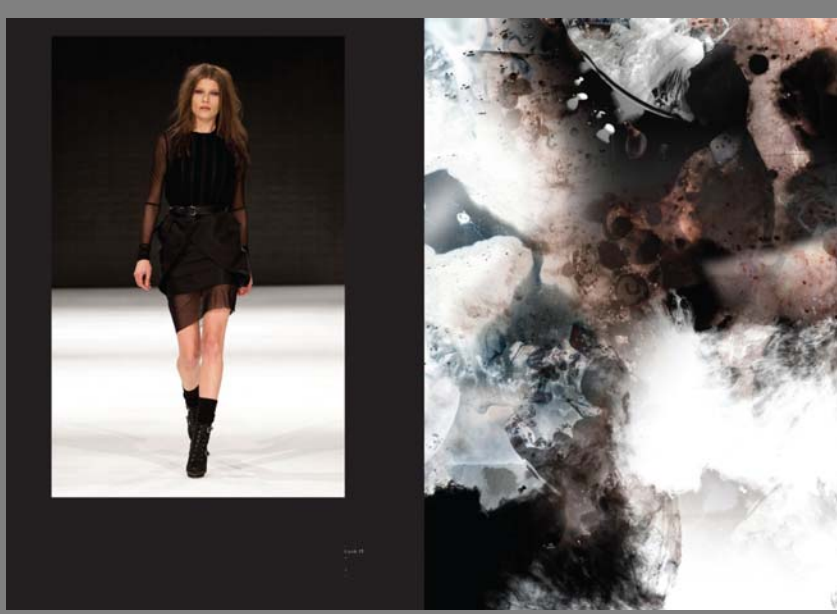

Artist/Title –
Pikachu Parts
Format –
A1 Poster
Client –
Nintendo / Vice

Artist/Title –
Louise Amstrup
AW2010
Format –
Look Book / Print / Fabric Design
Client –
Louise Amstrup

Artist/Title –
Zen And The Art Of Disco
Format –
CD
Client –
Tirk Records